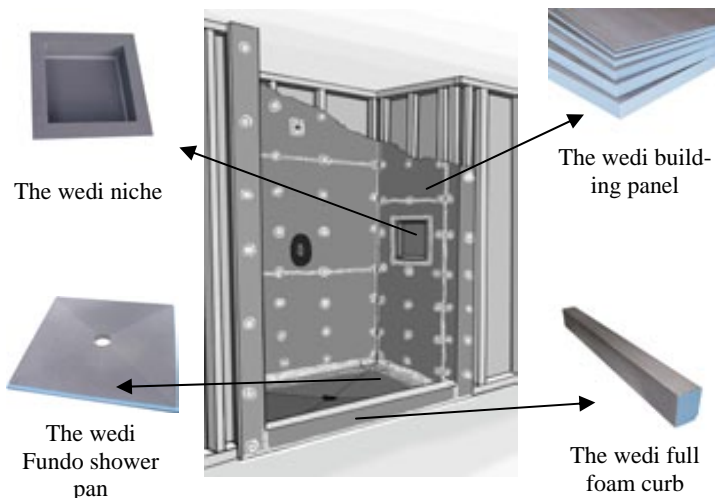

### Wedi Fundo

There are many ways to prepare and waterproof a shower for ceramic tile. Traditional methods are time-consuming and difficult to do properly without professional training or assistance. Newer methods commonly contain material or installation process flaws that are not apparent until after the product warranty period. Damages caused by the resulting water intrusion may lead to mold and mildew issues, increased warranty costs for builders and expensive non-warranty repair costs for DIY homeowners.

The Wedi Fundo Shower System is a single-source, time-proven, one-step waterproofing solution that offers a no-risk, easy-to-install alternative. All Wedi Fundo products are composed of 100% waterproof, closed-cell extruded polystyrene foam with a strong, rigid, tile-ready exterior surface.

Wedi Shower Systems eliminate the multiple vendor materials and time-consuming installation steps used in conventional installations. Its design also eliminates the risks related to conventional installations such as pan liner cracks, clogged weep-holes and mold growth in mud beds. The prefabricated Wedi shower pans reduce the installation time of a shower base from 2-3 days to 60-90 minutes, allowing a complete Wedi Shower System installation to be completed in less than eight hours. All Wedi shower substrate installations are tile ready the next morning.

### Wedi Fundo Shower System Components

The Wedi systems save 80% of the weight that conventional systems add to the building structure and offer thermal insulation value behind the tile. Fundo shower pans are easily trimmed or extended to fit the available shower area. Wedi has also developed curbs, ramps, wall inserts and bench seats to be used in conjunction with the Wedi Shower System allowing them to offer the only complete tile-ready shower waterproofing system on the market.